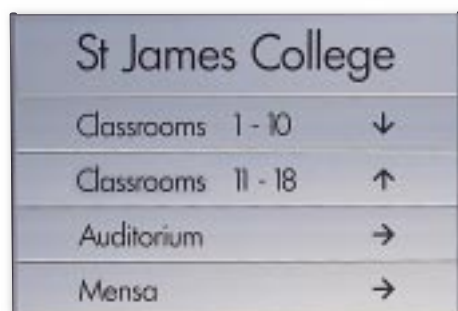

Your Alusign specialist:

We show you the way

alu SIGN
→

01: INDOOR

01: INDOOR

The modular Indoor signage system breathes elegance and is entirely flexible in its installation. Its simplicity belies its functionality which guarantees efficient and precise information for the visitor. Its attractive design, while remaining discreet, ensures that it catches the eye and fits in perfectly in every institution or company.

Alu-Sign has a wide range of indoor panel profiles offering versatility for door and wall plates and directories. The profiles are based on a 31 mm module, ranging from 31 to 250 mm with sizes to suit every need and occasion.